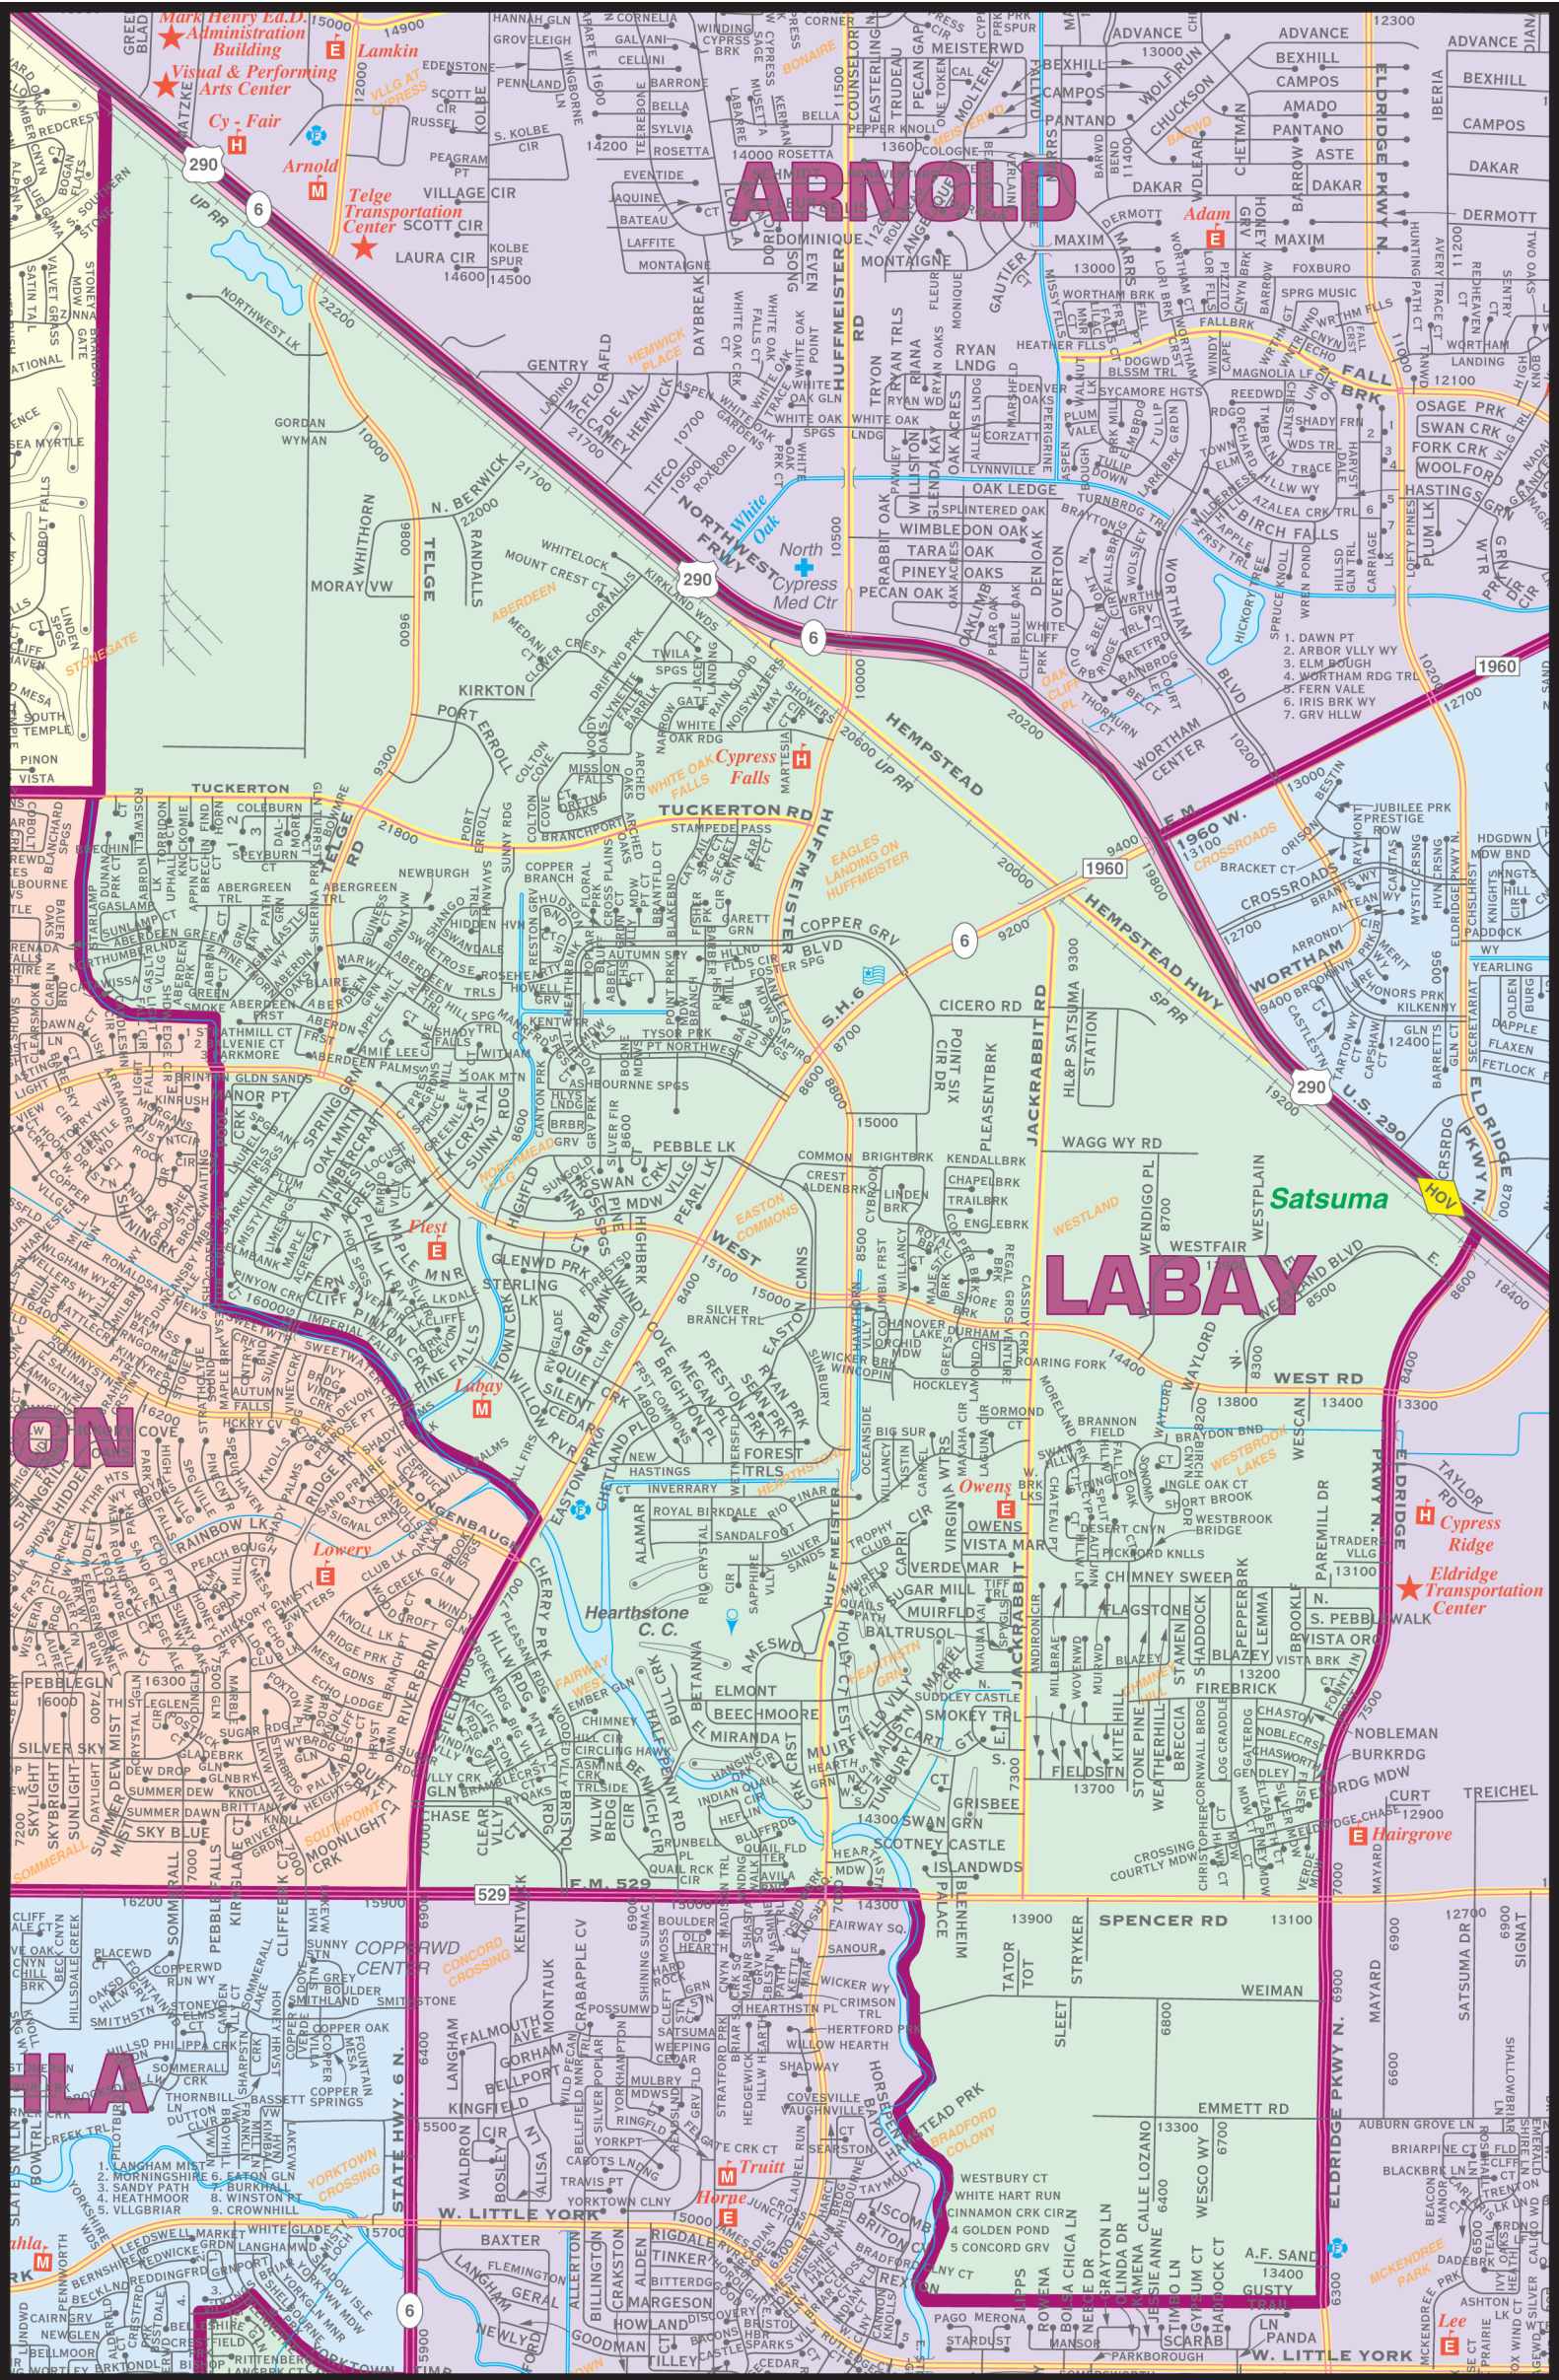

LABAY MIDDLE SCHOOL

15435 WILLOW RIVER DR, HOUSTON, TX 77095
281-463-5800